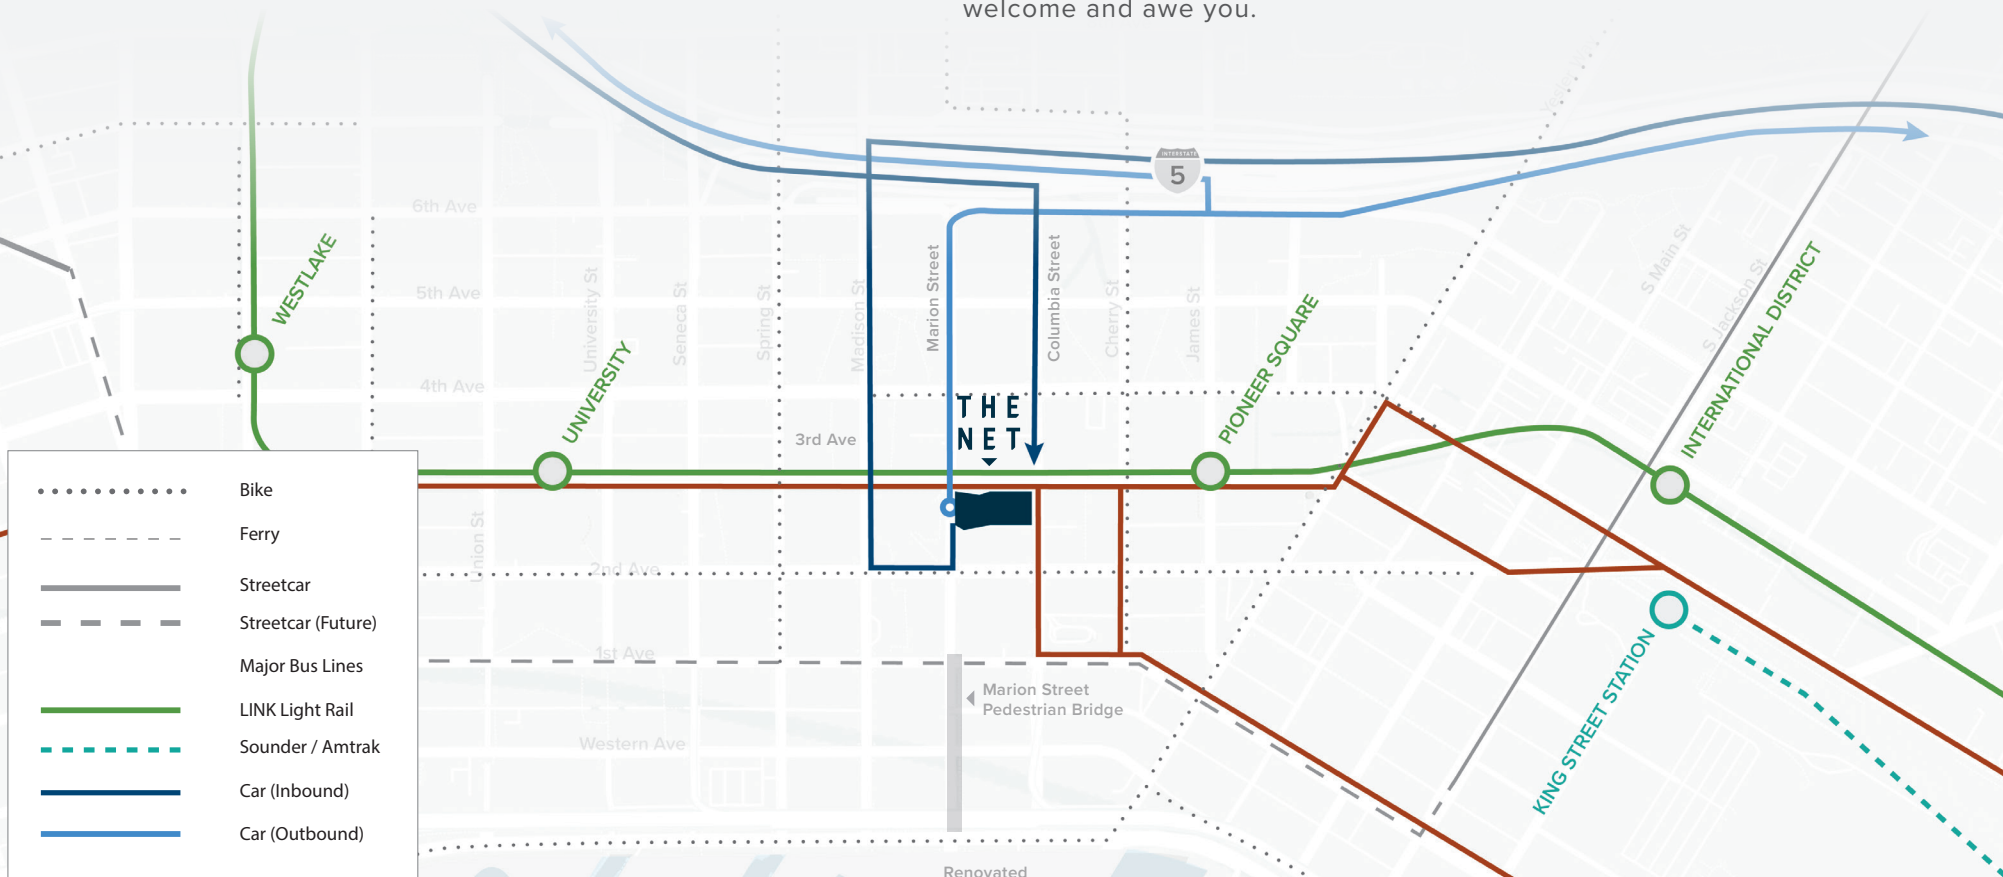

# CONNECTED TO TRANSPORTATION

A multi-modal transit system begins just outside The Net, including Seattle's Sound Transit system, streetcar stop, bus and bike routes. A Link Light Rail station and ferry terminals are only steps away. Whatever mode of transportation you choose to reach The Net, its incredible light-filled public spaces will welcome and awe you.

THE  
NET

# CONNECTED TO THE NEW WATERFRONT

THE  
NET