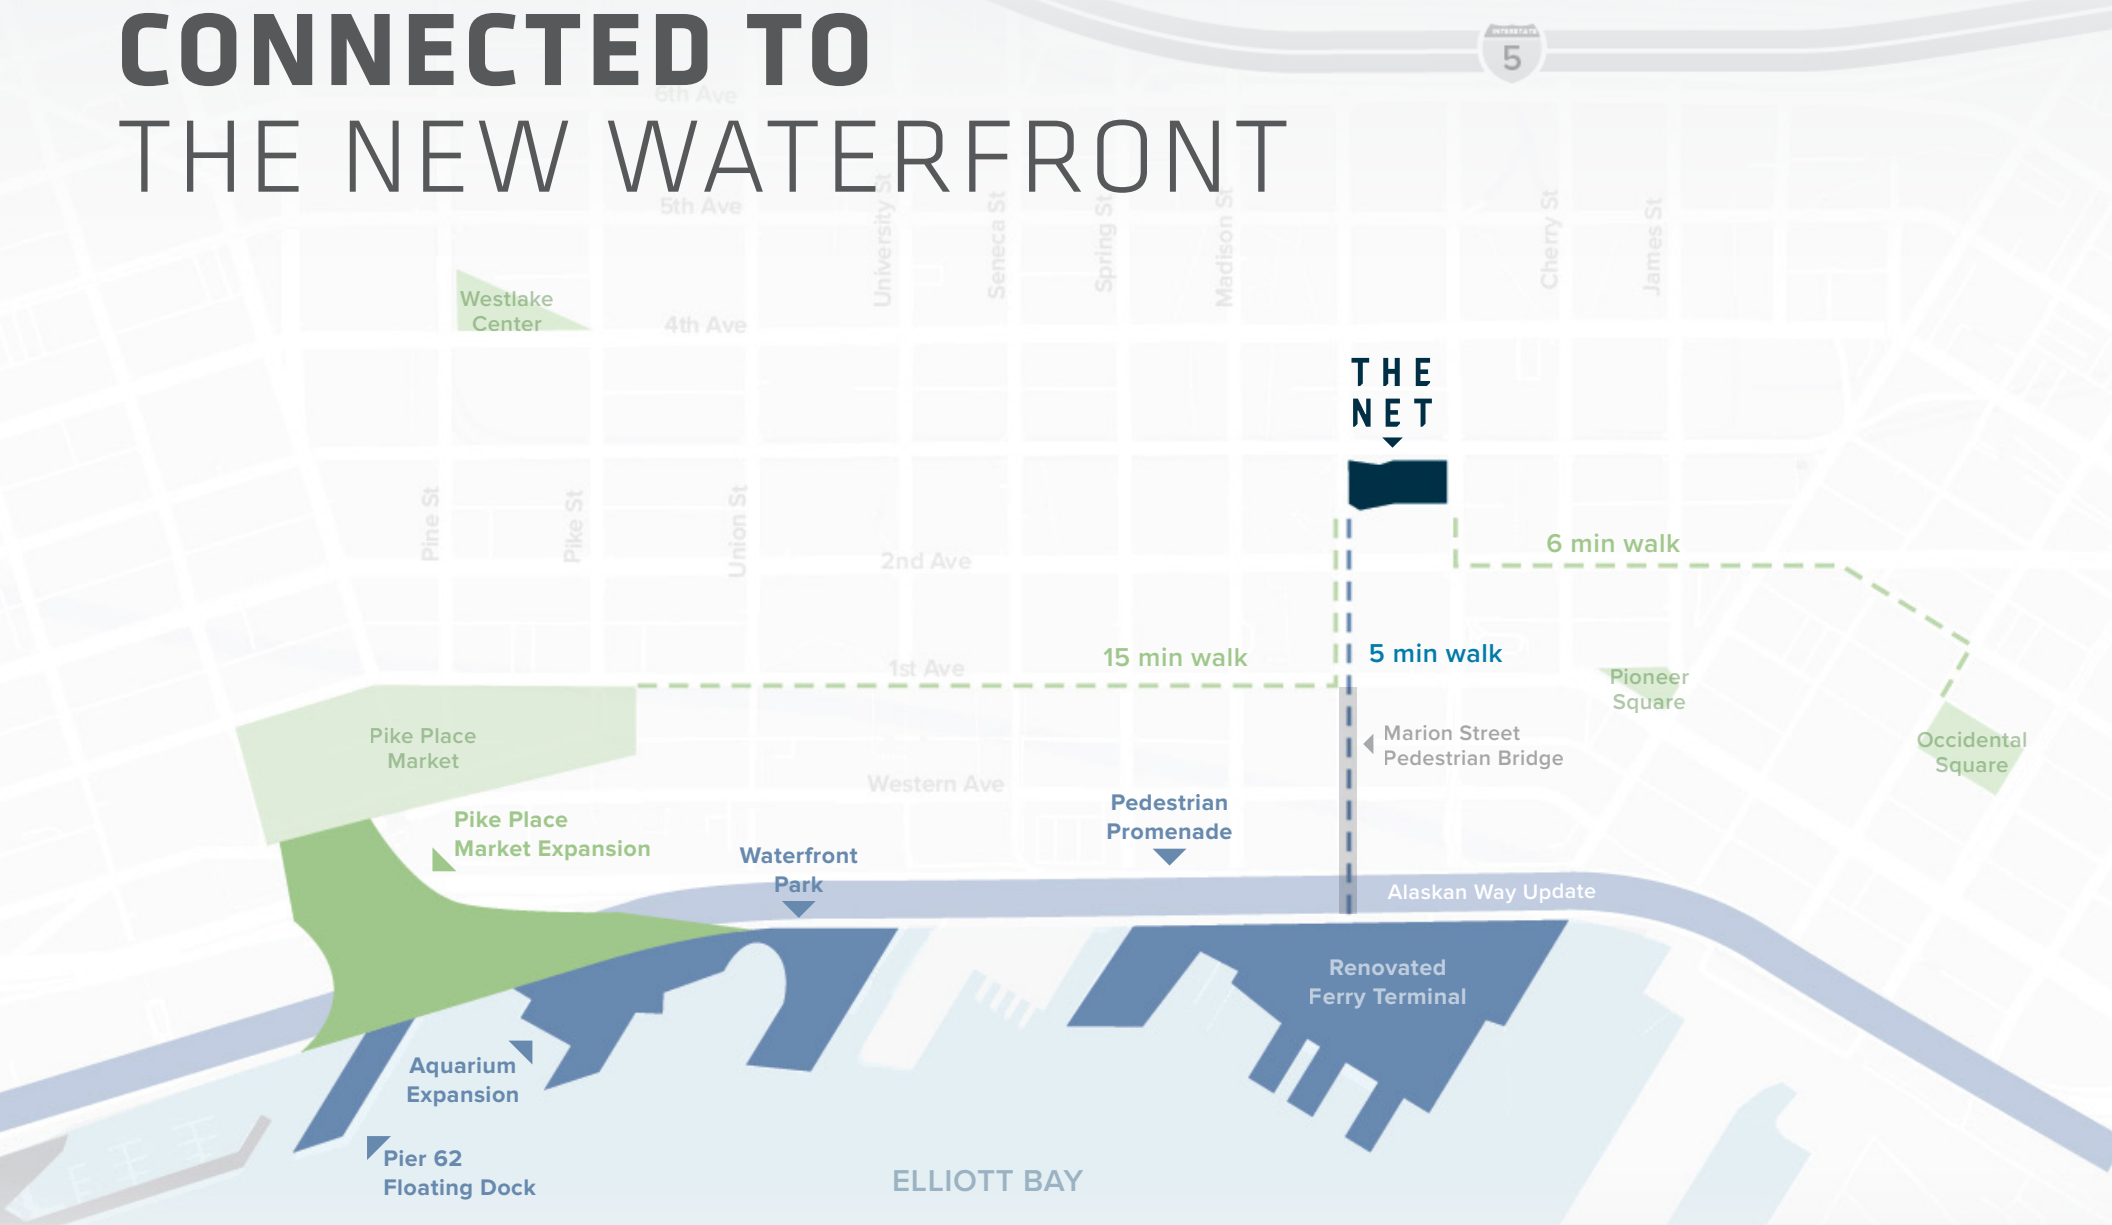

# CONNECTED TO TRANSPORTATION

A multi-modal transit system begins just outside The Net, including Seattle's Sound Transit system, streetcar stop, bus and bike routes. A Link Light Rail station and ferry terminals are only steps away. Whatever mode of transportation you choose to reach The Net, its incredible light-filled public spaces will welcome and awe you.

# CONNECTED TO THE NEW WATERFRONT

THE  
NET